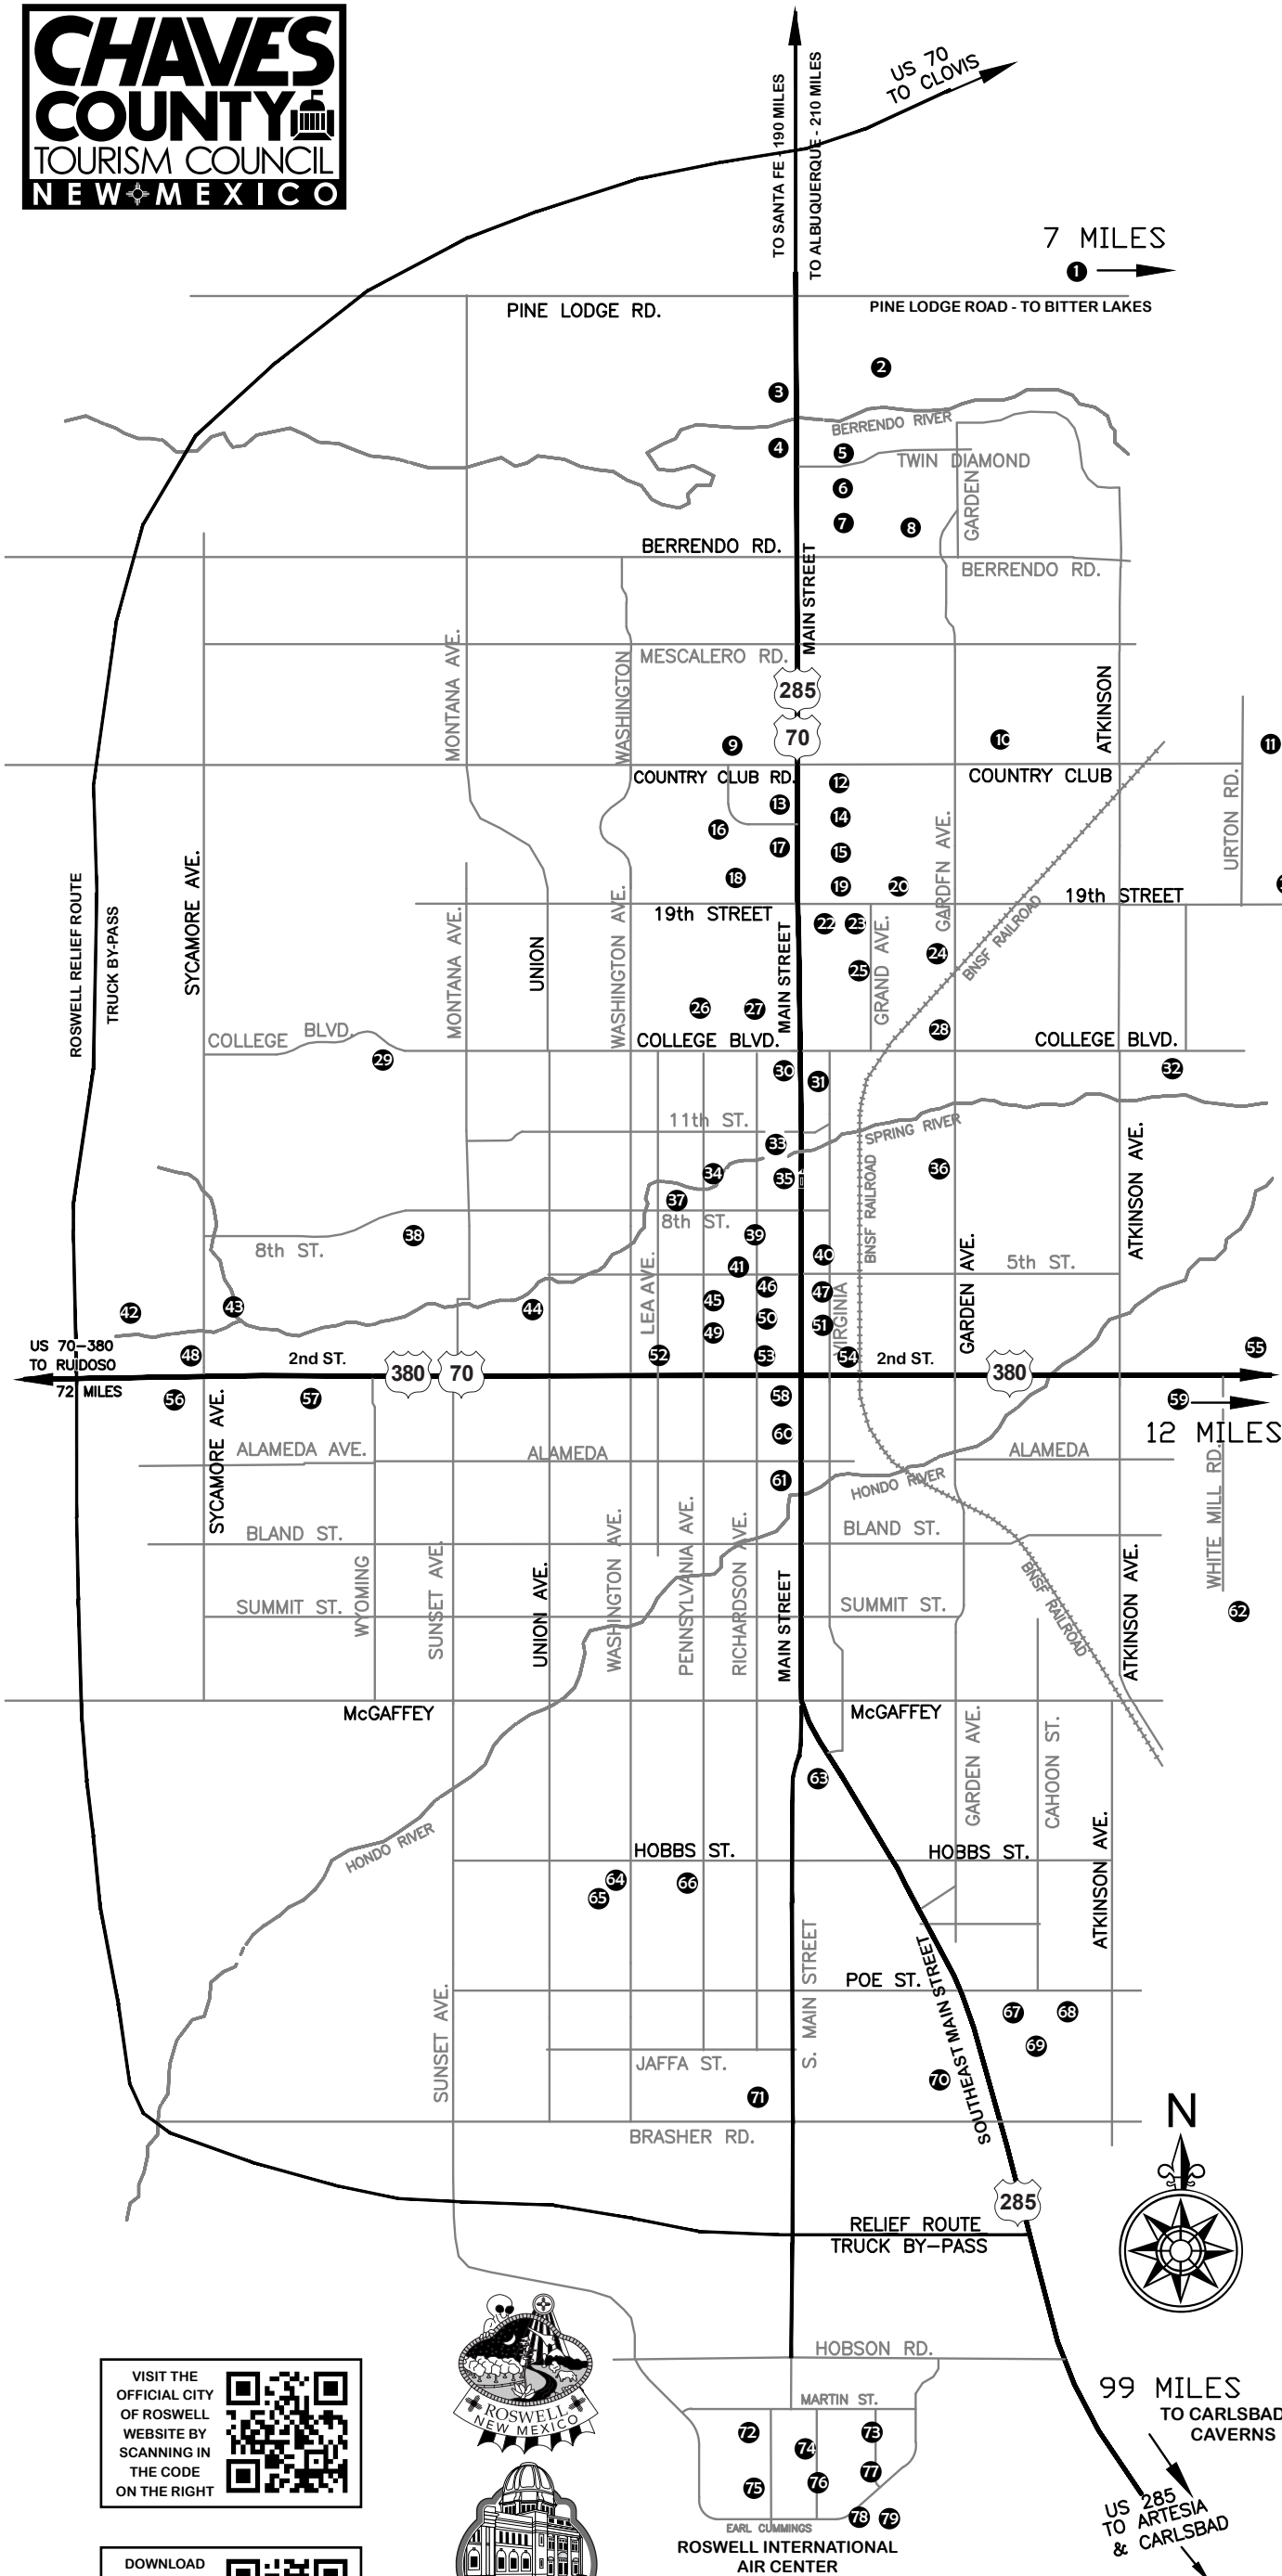

LEGEND

- 1 BITTER LAKE NTL WILDLIFE REFUGE
- 2 GALAXY 8 THEATERS
- 3 HOLIDAY INN
- 4 COMFORT SUITES
- 5 HAMPTON INN & SUITES
- 6 COMFORT INN
- 7 SUPER 8 MOTEL
- 8 MOTEL 6
- 9 ENM MEDICAL CENTER
- 10 GODDARD HIGH SCHOOL
- 11 ROSWELL COUNTRY CLUB
- 12 WESTERN INN
- 13 HOLIDAY INN EXPRESS
- 14 BEST WESTERN EL RANCHO
- 15 BUDGET INN (NORTH)
- 16 CANDLEWOOD SUITES
- 17 SALLY PORT INN
- 18 NMMI GOLF COURSE (PUBLIC)
- 19 NATIONAL 9 INN
- 20 LOVELACE REGIONAL HOSPITAL
- 21 MEMORY LAWN MEMORIAL GARDENS (CEMETERY)
- 22 MARRIOTT TOWNE PLACE SUITES
- 23 LA QUINTA INN
- 24 WOOL BOWL SPORTS COMPLEX
- 25 RUSS DEKAY SOCCER FIELD
- 26 MCBRIDE MUSEUM (NMMI)
- 27 NEW MEXICO MILITARY INSTITUTE
- 28 ANDERSON MUSEUM OF CONTEMPORARY ART
- 29 CIELO GRANDE RECREATION COMPLEX
- 30 DAYS INN
- 31 FAIRFIELD INN & SUITES
- 32 SPRING RIVER PARK & ZOO (FREE)
- 33 ROSWELL MUSEUM & ART CENTER
- 34 MIA/POW PARK (IRON CROSS)
- 35 ROSWELL CONVENTION & VISITOR'S BUREAU
- 36 ROSWELL LIVESTOCK AUCTION
- 37 ROSWELL ADULT AND SENIOR CENTER
- 38 SPRING RIVER GOLF COURSE (PUBLIC)
- 39 FEDERAL BUILDING
- 40 THE GALLERY
- 41 MUNICIPAL COURT
- 42 ENCHANTED LANDS DISC GOLF COURSE
- 43 J. KENNETH SMITH BIRD SANCTUARY
- 44 CAHOON PARK & SWIMMING POOL (PUBLIC)
- 45 POST OFFICE
- 46 CITY HALL
- 47 COUNTY COURTHOUSE/VETERAN'S MEMORIAL
- 48 ROADWAY INN
- 49 ROSWELL PUBLIC LIBRARY
- 50 MAINSTREET ROSWELL
- 51 HISPANO CHAMBER OF COMMERCE
- 52 HISTORICAL CENTER FOR SENM (MUSEUM)
- 53 ROSWELL CHAMBER OF COMMERCE
- 54 ISAAC'S GALLERY
- 55 TRAILER VILLAGE RV PARK
- 56 LEISURE INN
- 57 BUDGET INN (WEST)
- 58 POLICE DEPARTMENT
- 59 TO BOTTOMLESS LAKES STATE PARK
- 60 UFO MUSEUM
- 61 WILSON COBB GENEALOGY LIBRARY
- 62 DOUBLE EAGLE RANCH (MINE THAT BIRD)
- 63 CHAVES CO. ADMIN. BLDG./VETERAN'S MEMORIAL
- 64 ICON CINEMA
- 65 ROSWELL COMMUNITY LITTLE THEATRE
- 66 ROSWELL HIGH SCHOOL
- 67 JOE BAUMAN BASEBALL FIELD
- 68 BOB CROSBY RODEO ARENA
- 69 EASTERN NM STATE FAIRGROUNDS
- 70 SOUTH PARK CEMETERY
- 71 TOWN & COUNTRY RV PARK
- 72 ENMU-R CAMPUS
- 73 ROSWELL JOB CORPS
- 74 ENMU-R DISC GOLF COURSE
- 75 ENMU-R PERFORMING ARTS CENTER
- 76 NM REHABILITATION CENTER
- 77 NM YOUTH CHALLENGE
- 78 WALKER AVIATION MUSEUM (IN TERMINAL)
- 79 ROSWELL INTERNATIONAL AIR CENTER